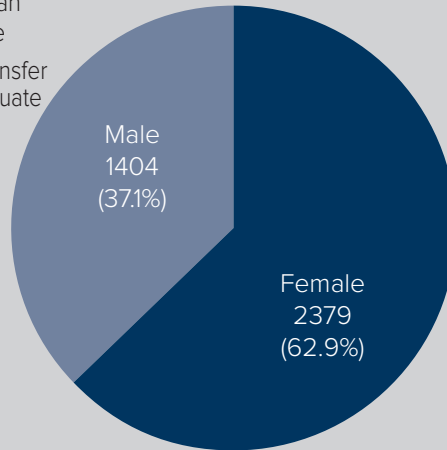

Founded in 1893, Lewis-Clark State College is Idaho's small college experience, offering students personalized attention, affordability, and accessibility. LC State has over 130 high-quality degrees and certificates in academic and CTE fields, including more than 20 programs fully online and newly added graduate-level certificates.

## Fall 2022 Enrollment

**3,783** Total Headcount **2,625** Full-time Equivalent

Students from 42 of the 44 counties in Idaho, with most home counties being in Nez Perce, Kootenai, Latah, Ada, and Idaho counties.

Students come from 28 states, with home states most often listed as Idaho, followed by Washington, Oregon, and California. International students hail from 32 countries.