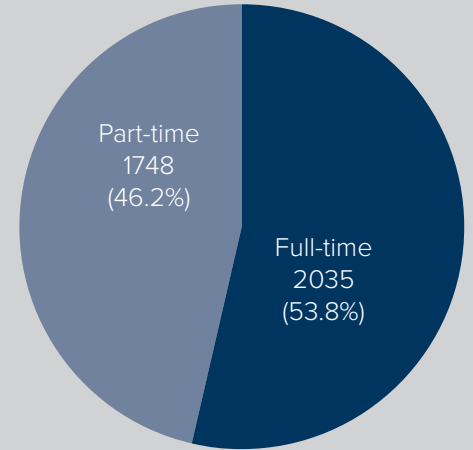

Founded in 1893, Lewis-Clark State College is Idaho's small college experience, offering students personalized attention, affordability, and accessibility. LC State has over 130 high-quality degrees and certificates in academic and CTE fields, including more than 20 programs fully online and newly added graduate-level certificates.

## Fall 2022 Enrollment

**3,783** Total Headcount **2,625** Full-time Equivalent

Students from 42 of the 44 counties in Idaho, with most home counties being in Nez Perce, Kootenai, Latah, Ada, and Idaho counties.

Students come from 28 states, with home states most often listed as Idaho, followed by Washington, Oregon, and California. International students hail from 32 countries.