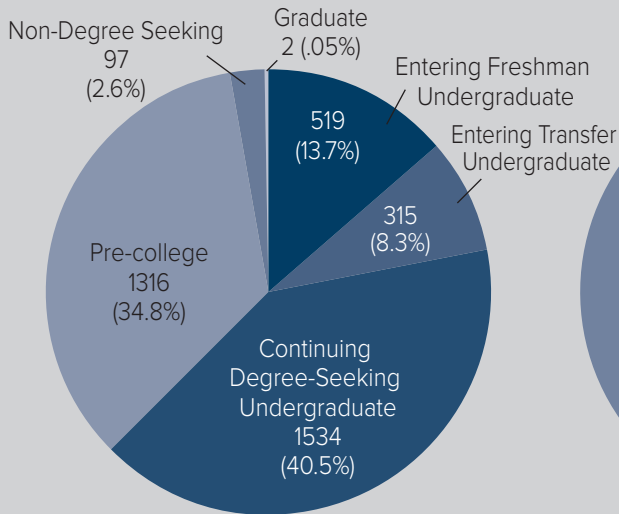

Founded in 1893, Lewis-Clark State College is Idaho's small college experience, offering students personalized attention, affordability, and accessibility. LC State has over 130 high-quality degrees and certificates in academic and CTE fields, including more than 20 programs fully online and newly added graduate-level certificates.

## Fall 2022 Enrollment

**3,783** Total Headcount **2,625** Full-time Equivalent

Students from 42 of the 44 counties in Idaho, with most home counties being in Nez Perce, Kootenai, Latah, Ada, and Idaho counties.

Students come from 28 states, with home states most often listed as Idaho, followed by Washington, Oregon, and California. International students hail from 32 countries.

### 21-22 Top Majors by degrees awarded

- Accounting
- Business Administration
- Elementary Education
- Graphic Communications
- Justice Studies
- Kinesiology
- Liberal Arts
- Nursing
- Psychology
- Radiographic Science
- Social Work