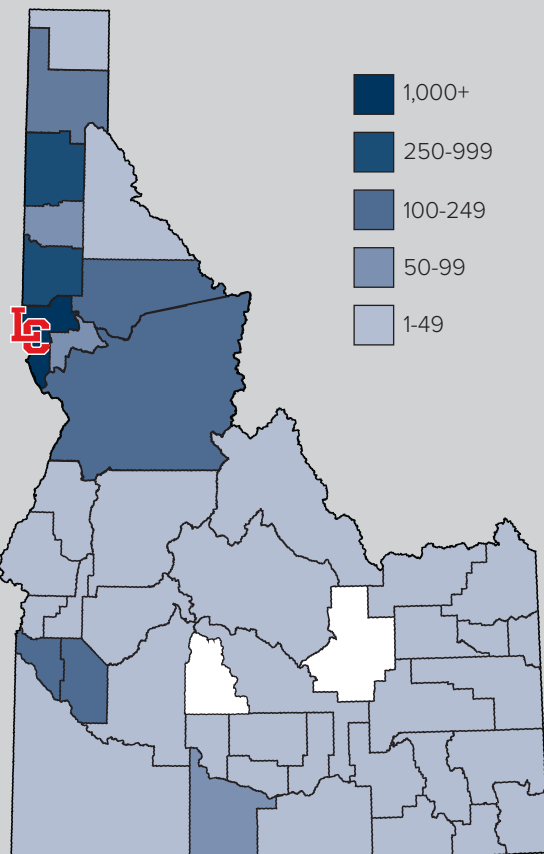

Founded in 1893, Lewis-Clark State College is Idaho's small college experience, offering students personalized attention, affordability, and accessibility. LC State has over 130 high-quality degrees and certificates in academic and CTE fields, including more than 20 programs fully online and newly added graduate-level certificates.

## Fall 2022 Enrollment

**3,783** Total Headcount **2,625** Full-time Equivalent

Students from 42 of the 44 counties in Idaho, with most home counties being in Nez Perce, Kootenai, Latah, Ada, and Idaho counties.

Students come from 28 states, with home states most often listed as Idaho, followed by Washington, Oregon, and California. International students hail from 32 countries.

### 21-22 Top Majors by degrees awarded

- Accounting
- Business Administration
- Elementary Education
- Graphic Communications
- Justice Studies
- Kinesiology
- Liberal Arts
- Nursing
- Psychology
- Radiographic Science
- Social Work