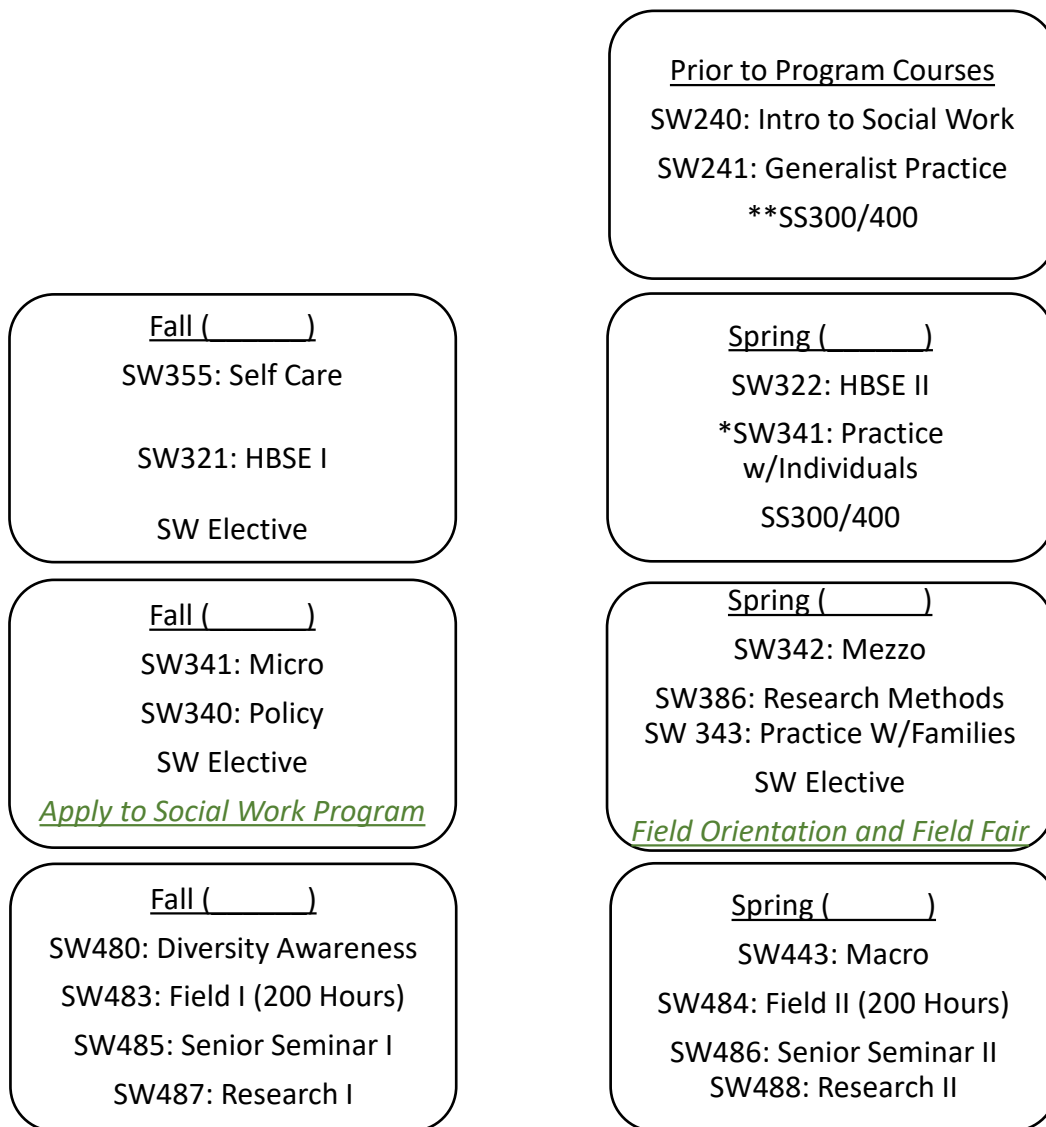

LEWIS-CLARK STATE COLLEGE

Coeur d'Alene Bachelor of Social Work Curriculum Part-Time Program

At LC State advisors are dedicated to working individually with each student and their curriculum plan. Therefore, some courses may be rearranged while others need to stay in their predesigned sequence.

*SW340 is offered each summer

**Non-Social Work Program electives (SS300/400) may already be fulfilled by previous courses taken. Please request your advisor to review your LC State transcript and transfer equivalencies.