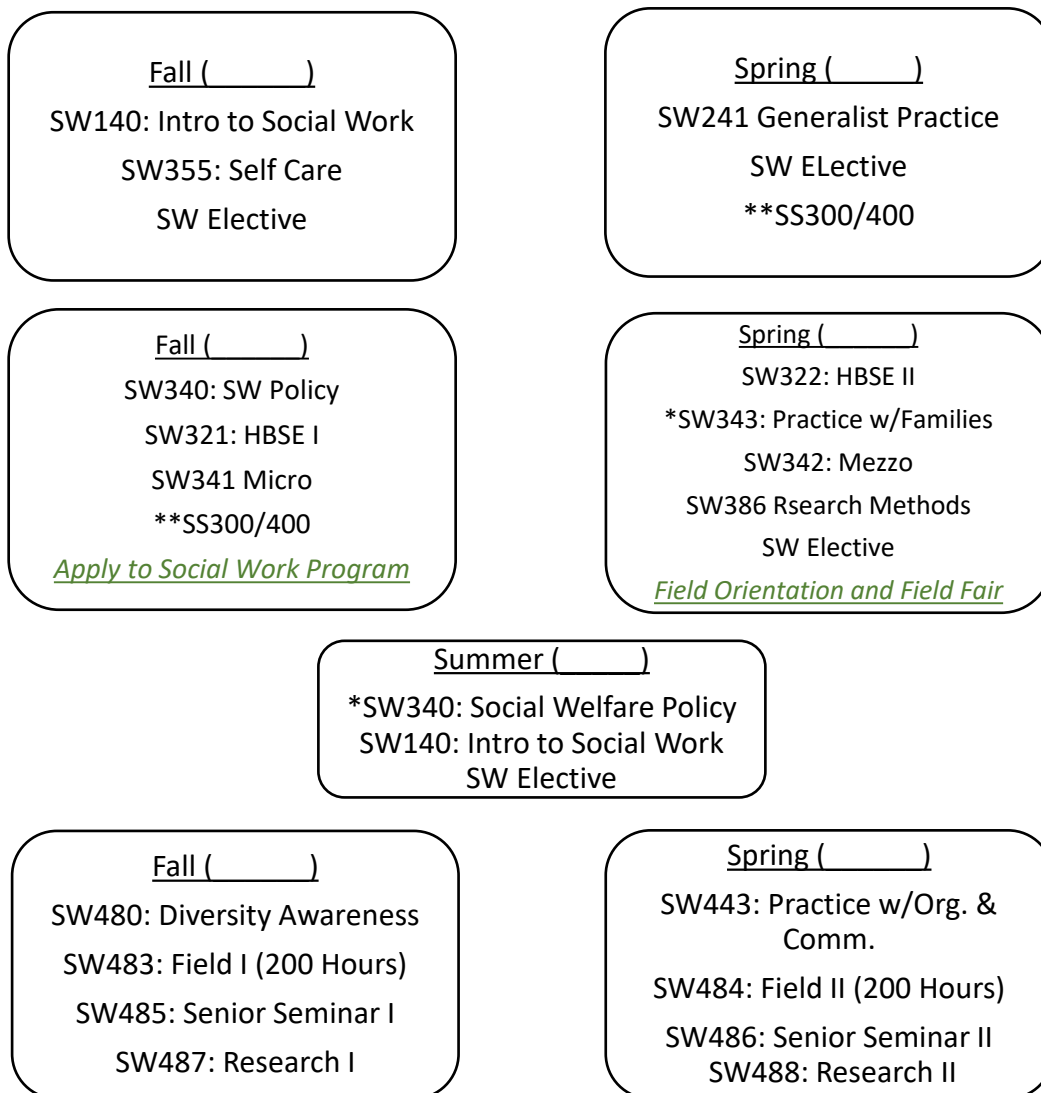

LEWIS-CLARK STATE COLLEGE

Lewiston Bachelor of Social Work Curriculum 3 Year Program

At LC State advisors are dedicated to working individually with each student and their curriculum plan. Therefore, some courses may be rearranged while others need to stay in their predesigned sequence.

*SW340 is offered each summer

**Non-Social Work Program electives (SS300/400) may already be fulfilled by previous courses taken. Please request your advisor to review your LC State transcript and transfer equivalencies.