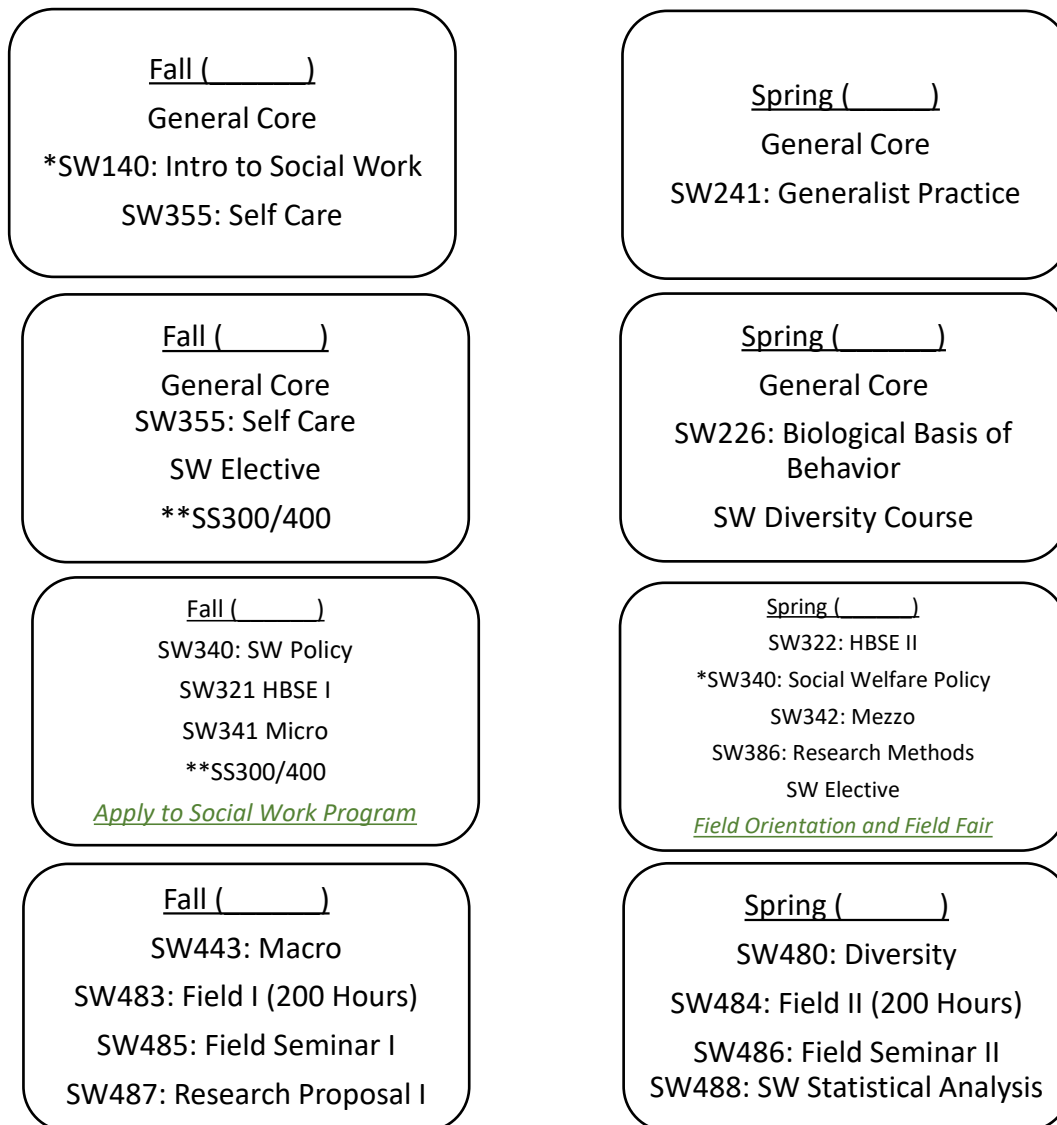

LEWIS-CLARK STATE COLLEGE

Lewiston Bachelor of Social Work Curriculum

4 Year Program

Typical Traditional Student Program

At LC State advisors are dedicated to working individually with each student and their curriculum plan. Therefore, some courses may be rearranged while others need to stay in their predesigned sequence.

*SW340 is offered each summer; SW140; SW Elective

**Non-Social Work Program electives (SS300/400) may already be fulfilled by previous courses taken. Please request your advisor to review your LC State transcript and transfer equivalencies.