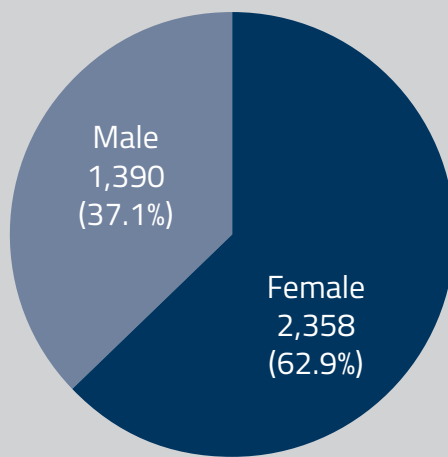

LEWIS-CLARK STATE COLLEGE

Lewis-Clark State College is a regional state college, with a three-part mission that encompasses traditional academic programs, career and technical education (CTE) programs, and community college and community service programs. The college's undergraduate instructional programs offer a wide range of academic and professional programs leading to associate and baccalaureate degrees. The college also offers a number of programs leading to certificates. LCSC works in collaboration with other state and regional postsecondary institutions to serve students, business and industry, the professions, public sector groups, and special constituencies within the region and throughout the state.

Fall 2019 Enrollment

3,748 Total Headcount
2,675 Full-time Equivalent

3,452 Students at Lewiston Campus
296 Students at Coeur d'Alene Center

2,982 Idaho Residents | **433** Non-resident | **333** Asotin County Residents | **61** International Students

Students from 24 states, with most students hailing from Idaho, followed by Washington, Oregon, California and Nevada. International students hail from 29 countries.

Student to Faculty Ratio

Students Receiving Financial Aid