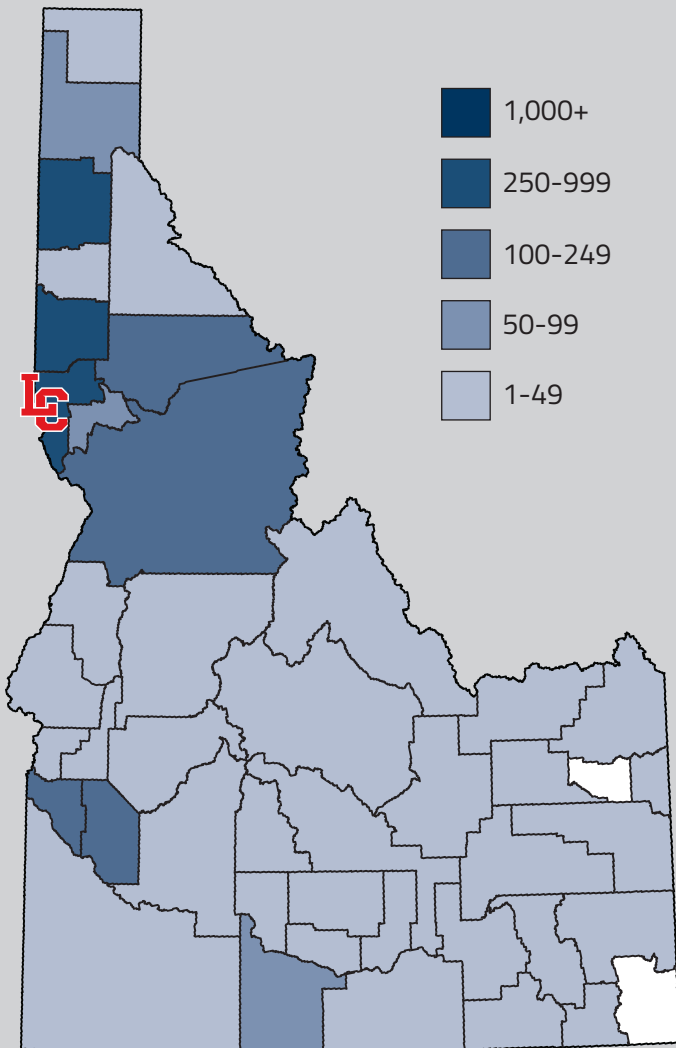

Annual Tuition and Fees

Resident Tuition	\$6,982
Asotin County Tuition	\$10,975
Out of State Tuition	\$19,978
Room and Board	\$7,680

Race/Ethnicity

American Indian or Alaska Native	115 (3.1%)
Asian	44 (1.2%)
Black or African American	33 (.9%)
Native Hawaiian or Other Pacific Islander	8 (.2%)
Hispanic or Latino	292 (7.8%)
International	61 (1.6%)
Race/Ethnicity Unknown	143 (3.8%)
Two or More Races	125 (3.3%)
White	2,927 (78.1%)

Top 10 Majors by degrees awarded

- Biology
- Business & Communication
- Business Administration
- Elementary Education
- Justice Studies
- Kinesiology
- Liberal Arts
- Nursing
- Radiographic Science
- Social Work

Age Groups

Under 18	841
18-24	1,902
25-39	724
40 or over	281

24
Average Age for
Academic Students

24
Average Age
for CTE Students

Students from 42 of the 44 counties in Idaho, with most hailing from Nez Perce, Kootenai, Latah, Idaho, and Clearwater counties.

Students from 24 states, with most students hailing from Idaho, followed by Washington, Oregon, California and Nevada. International students hail from 29 countries.

Student to Faculty Ratio

Students Receiving Financial Aid