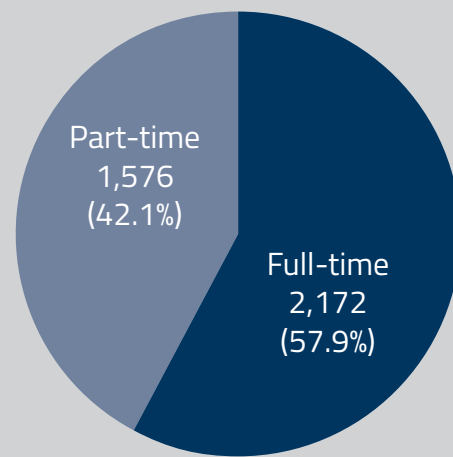

LEWIS-CLARK STATE COLLEGE

Lewis-Clark State College is a regional state college, with a three-part mission that encompasses traditional academic programs, career and technical education (CTE) programs, and community college and community service programs. The college's undergraduate instructional programs offer a wide range of academic and professional programs leading to associate and baccalaureate degrees. The college also offers a number of programs leading to certificates. LCSC works in collaboration with other state and regional postsecondary institutions to serve students, business and industry, the professions, public sector groups, and special constituencies within the region and throughout the state.

Fall 2019 Enrollment

3,748 Total Headcount
2,675 Full-time Equivalent

3,452 Students at Lewiston Campus
296 Students at Coeur d'Alene Center

2,982 Idaho Residents | **433** Non-resident | **333** Asotin County Residents | **61** International Students