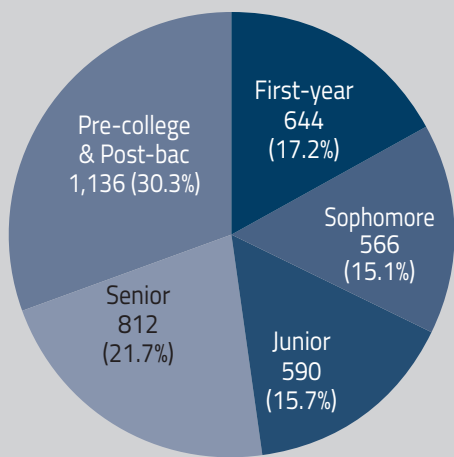

LEWIS-CLARK STATE COLLEGE

Lewis-Clark State College is a regional state college, with a three-part mission that encompasses traditional academic programs, career and technical education (CTE) programs, and community college and community service programs. The college's undergraduate instructional programs offer a wide range of academic and professional programs leading to associate and baccalaureate degrees. The college also offers a number of programs leading to certificates. LCSC works in collaboration with other state and regional postsecondary institutions to serve students, business and industry, the professions, public sector groups, and special constituencies within the region and throughout the state.

Fall 2019 Enrollment

3,748 Total Headcount
2,675 Full-time Equivalent

3,452 Students at Lewiston Campus
296 Students at Coeur d'Alene Center

2,982 Idaho Residents | **433** Non-resident | **333** Asotin County Residents | **61** International Students