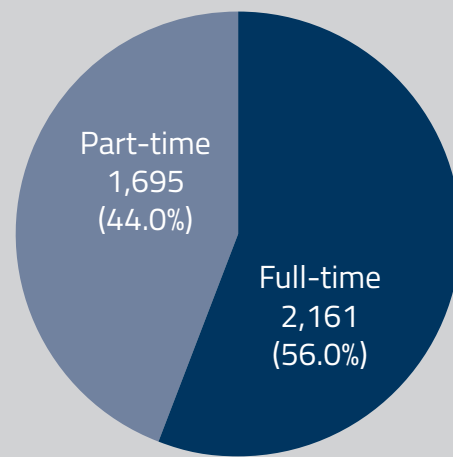

LC State is a regional state college, with a three-part mission that encompasses traditional academic programs, career and technical education (CTE) programs, and community college and community service programs. The college's undergraduate instructional programs offer a wide range of academic and professional programs leading to associate and baccalaureate degrees. The college also offers a number of programs leading to certificates. LC State works in collaboration with other state and regional postsecondary institutions to serve students, business and industry, the professions, public sector groups, and special constituencies within the region and throughout the state.

Fall 2020 Enrollment

3,856 Total Headcount
2,682 Full-time Equivalent

3,540 Students at Lewiston Campus
316 Students at Coeur d'Alene Center