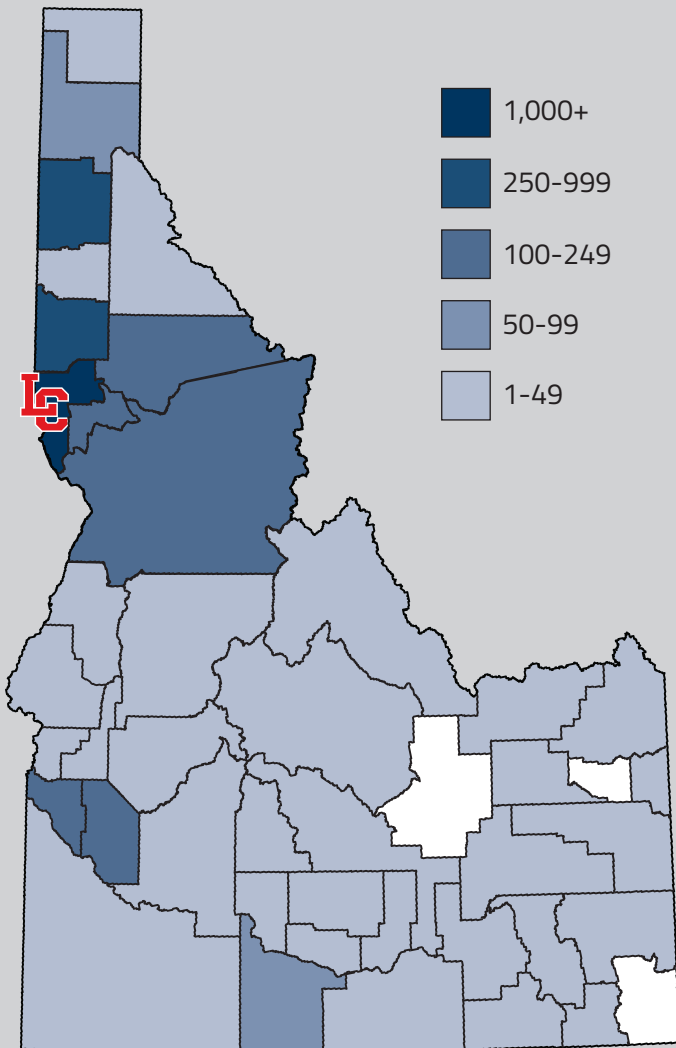

Annual Tuition and Fees

Resident Tuition	\$6,982
Asotin County Tuition	\$11,052
Out of State Tuition	\$20,238
Room and Board	\$7,790

Race/Ethnicity

American Indian or Alaska Native	92 (2.4%)
Asian	53 (1.4%)
Black or African American	33 (.9%)
Native Hawaiian or Other Pacific Islander	10 (.3%)
Hispanic or Latino	299 (7.8%)
International	39 (1.0%)
Race/Ethnicity Unknown	166 (4.3%)
Two or More Races	172 (4.5%)
White	2,992 (77.6%)

Top 10 Majors by degrees awarded

- Business Administration
- Computer Science
- Elementary Education
- Graphic Communications
- Justice Studies
- Liberal Arts
- Nursing
- Psychology
- Radiographic Science
- Social Work

Age Groups

Under 18	1,033
18-24	1,815
25-39	711
40 or over	297

23
Average Age for
Academic Students

25
Average Age
for CTE Students

Students from 41 of the 44 counties in Idaho, with most hailing from Nez Perce, Kootenai, Latah, Idaho, and Clearwater counties.

Students from 25 states, with most students hailing from Idaho, followed by Washington, Oregon, California and Alaska. International students hail from 23 countries.

Student to Faculty Ratio

Students Receiving Financial Aid