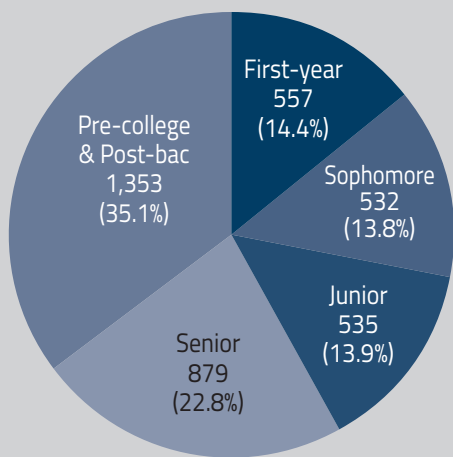

LC State is a regional state college, with a three-part mission that encompasses traditional academic programs, career and technical education (CTE) programs, and community college and community service programs. The college's undergraduate instructional programs offer a wide range of academic and professional programs leading to associate and baccalaureate degrees. The college also offers a number of programs leading to certificates. LC State works in collaboration with other state and regional postsecondary institutions to serve students, business and industry, the professions, public sector groups, and special constituencies within the region and throughout the state.

Fall 2020 Enrollment

3,856 Total Headcount
2,682 Full-time Equivalent

3,540 Students at Lewiston Campus
316 Students at Coeur d'Alene Center

3,163 Idaho Residents | **421** Non-resident | **272** Asotin County Residents | **38** International Students

Students from 25 states, with most students hailing from Idaho, followed by Washington, Oregon, California and Alaska. International students hail from 23 countries.

Student to Faculty Ratio

Students Receiving Financial Aid