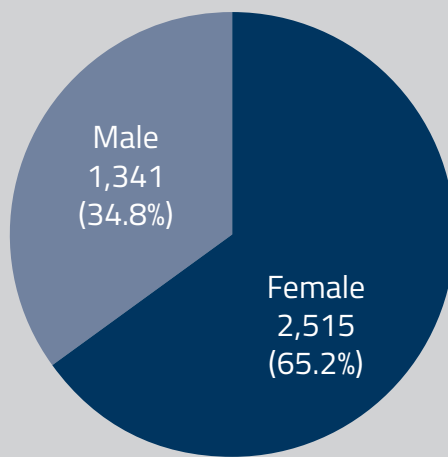

LC State is a regional state college, with a three-part mission that encompasses traditional academic programs, career and technical education (CTE) programs, and community college and community service programs. The college's undergraduate instructional programs offer a wide range of academic and professional programs leading to associate and baccalaureate degrees. The college also offers a number of programs leading to certificates. LC State works in collaboration with other state and regional postsecondary institutions to serve students, business and industry, the professions, public sector groups, and special constituencies within the region and throughout the state.

Fall 2020 Enrollment

3,856 Total Headcount
2,682 Full-time Equivalent

3,540 Students at Lewiston Campus
316 Students at Coeur d'Alene Center

3,163 Idaho Residents | **421** Non-resident | **272** Asotin County Residents | **38** International Students

Students from 25 states, with most students hailing from Idaho, followed by Washington, Oregon, California and Alaska. International students hail from 23 countries.

Student to Faculty Ratio

Students Receiving Financial Aid